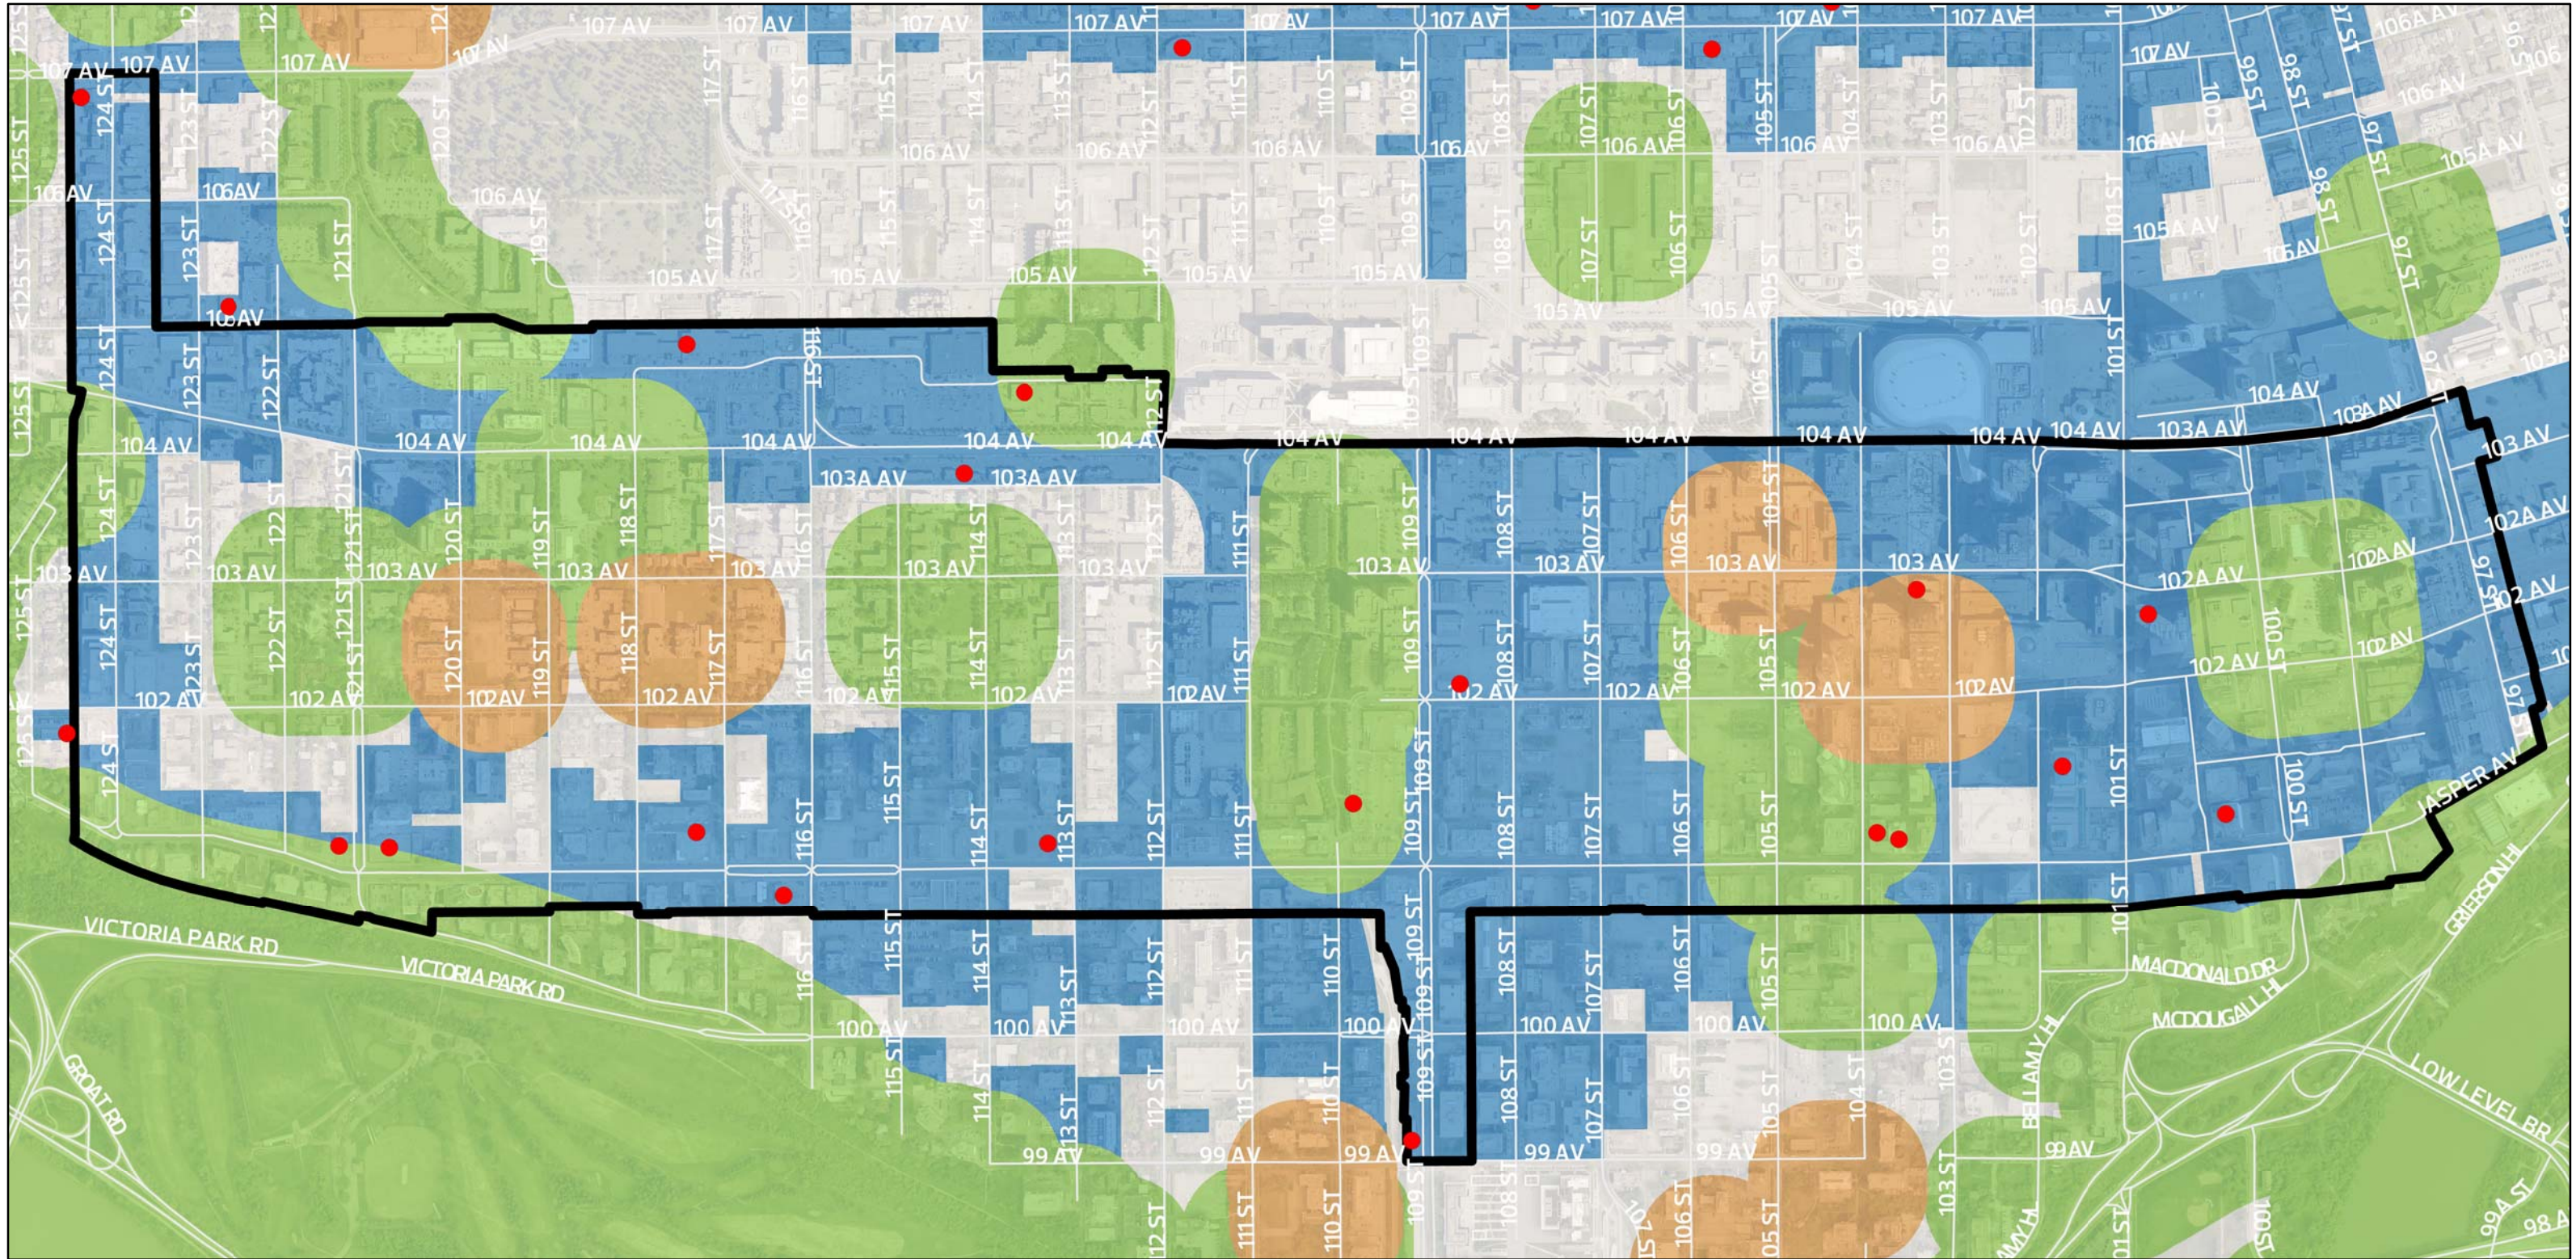

Proposed Liquor Store Opportunity Area

Map Compiled by:
Zoning Bylaw,
Development Services

November 2018

The City of Edmonton disclaims any liability for the use of this map.

LEGEND

- 100m Buffer around Schools
- 100m Buffer around Parks
- Zoning for Liquor Stores
- Existing Liquor Store
- Proposed Liquor Store Opportunity Area Boundary

No reproduction of this map, in whole or in part, is permitted without express written consent of the City of Edmonton, Urban Form and Corporate Strategic Development Department